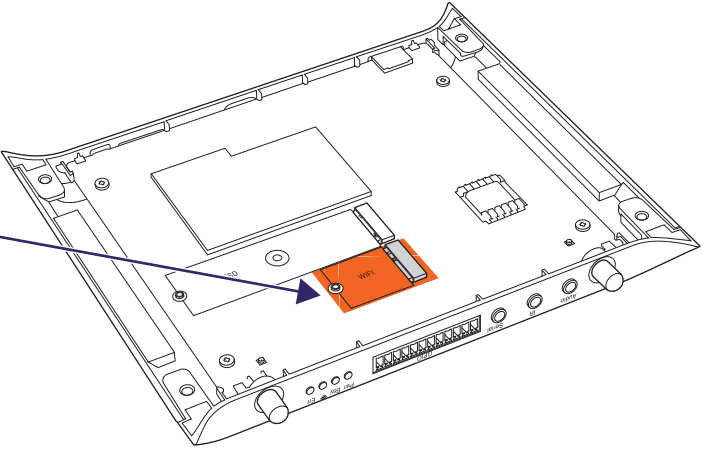

BrightSign® | XD5

WD105 WIFI MODULE INSTALLATION

BrightSign OS 9.0 +

1

2

3

4

5