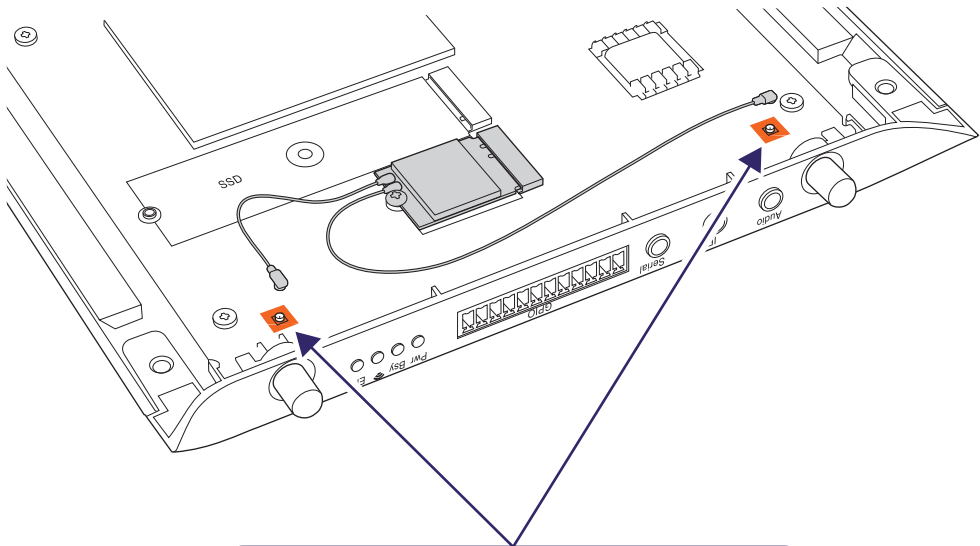

BrightSign® | XD5

WD105 WIFI MODULE INSTALLATION

BrightSign OS 9.0 +

1

2

3

4

5