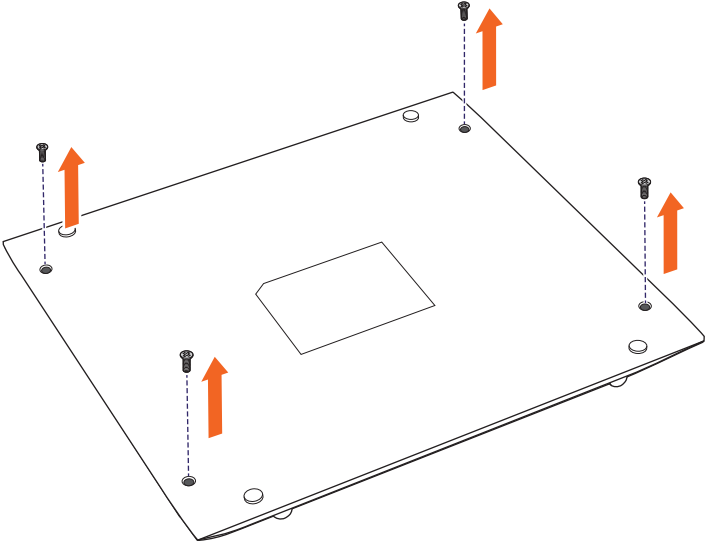

BrightSign® | XD5

WD105 WIFI MODULE INSTALLATION

BrightSign OS 9.0 +

1

2

3

4

5